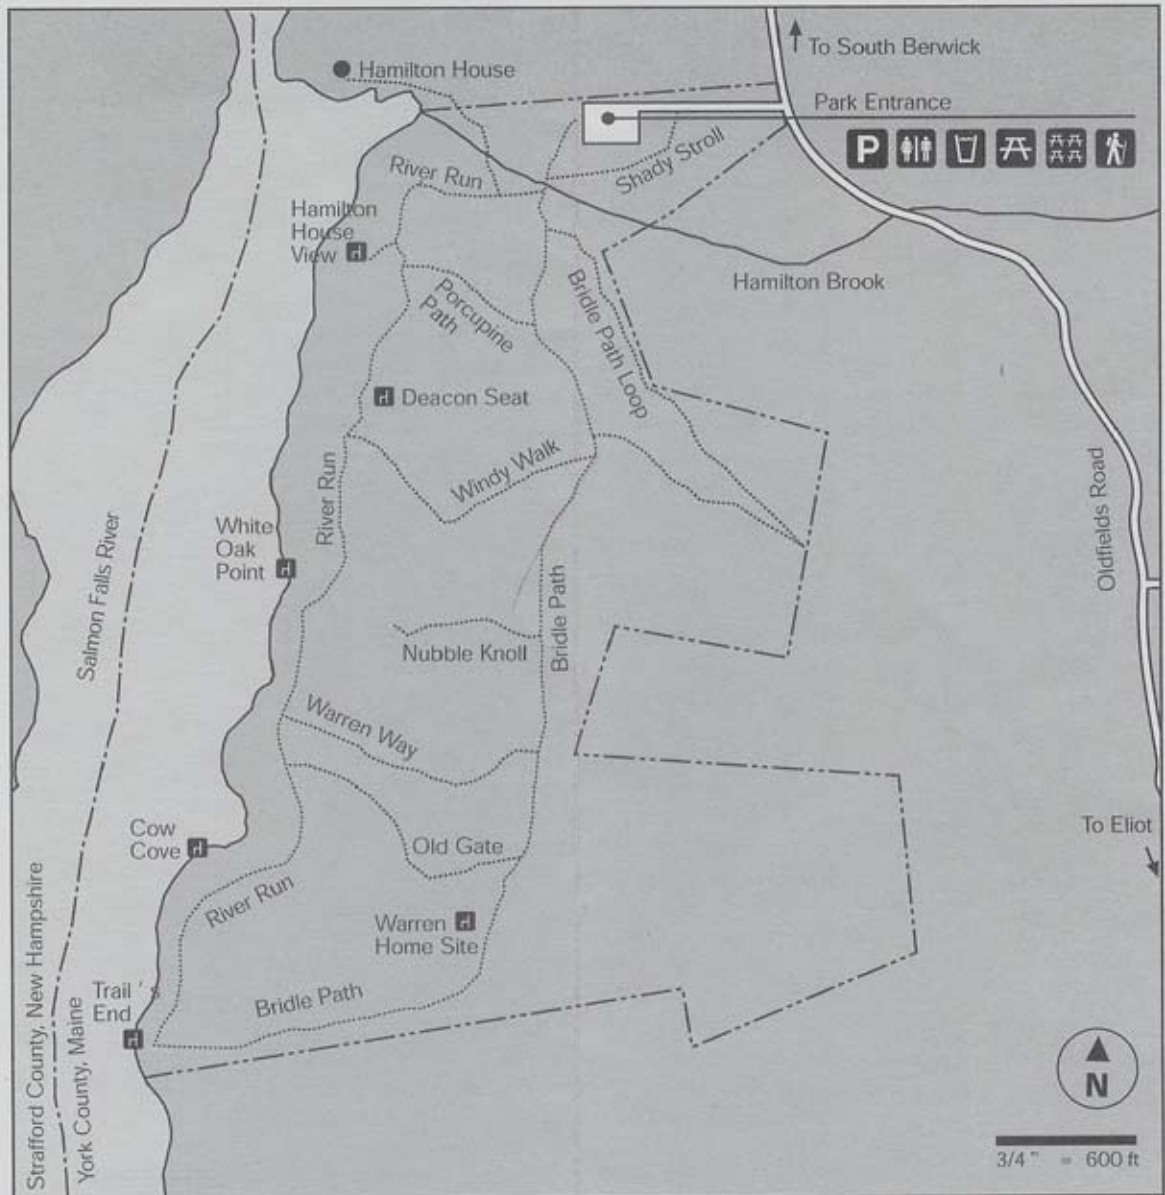

Map of Vaughan Woods Memorial State Park

- | | | | |
|----------------|-------------------|----------------|---------------|
| Parking | Rest Rooms | Road | Foot Path |
| Picnicking | Group Picnic Area | State Boundary | Park Boundary |
| Drinking Water | Scenic Overlook | Hiking | |